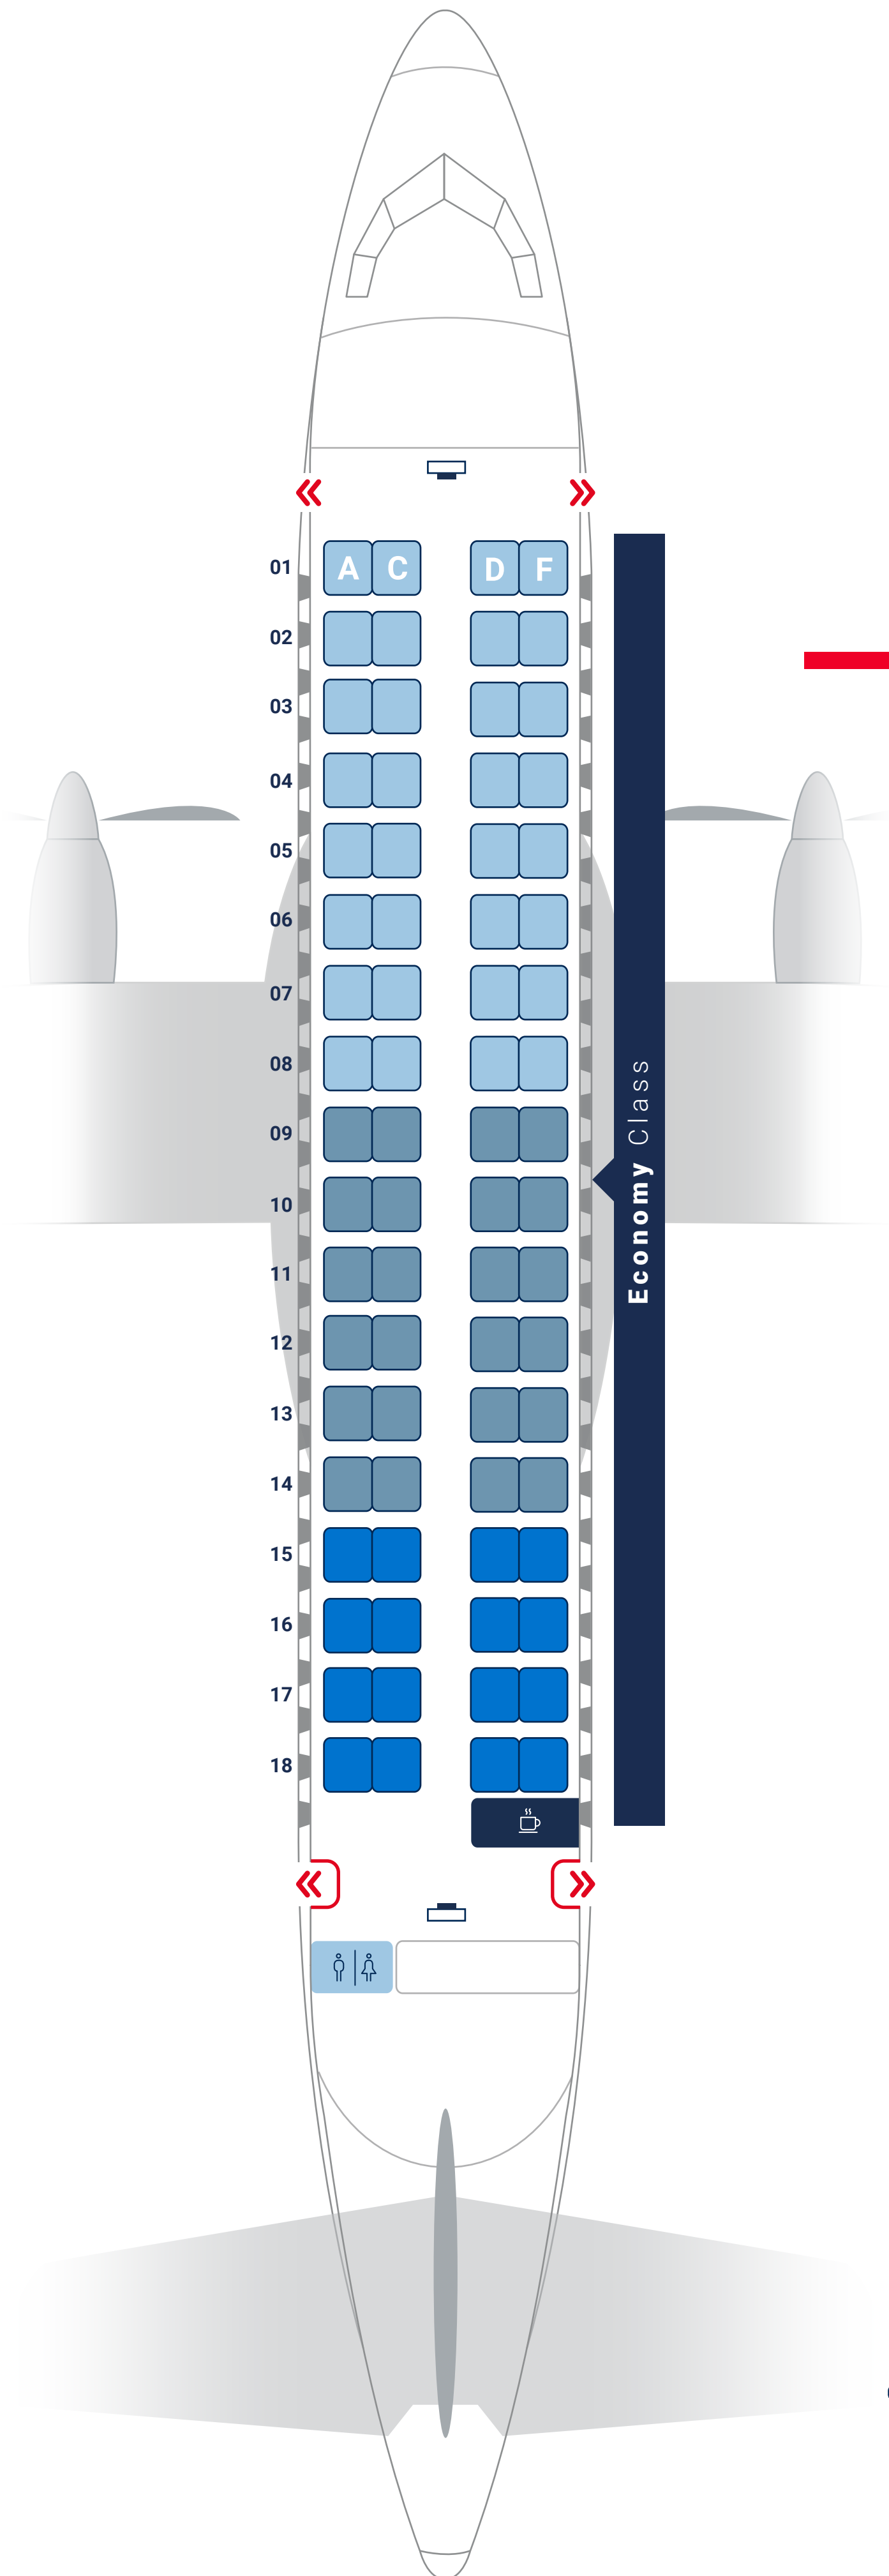

ATR 72-600

-  Preferred Zone Seat
-  Standard Seat A
-  Standard Seat B
-  Crew Seat
-  Exit
-  Emergency Exit
-  Toilet
-  Galley