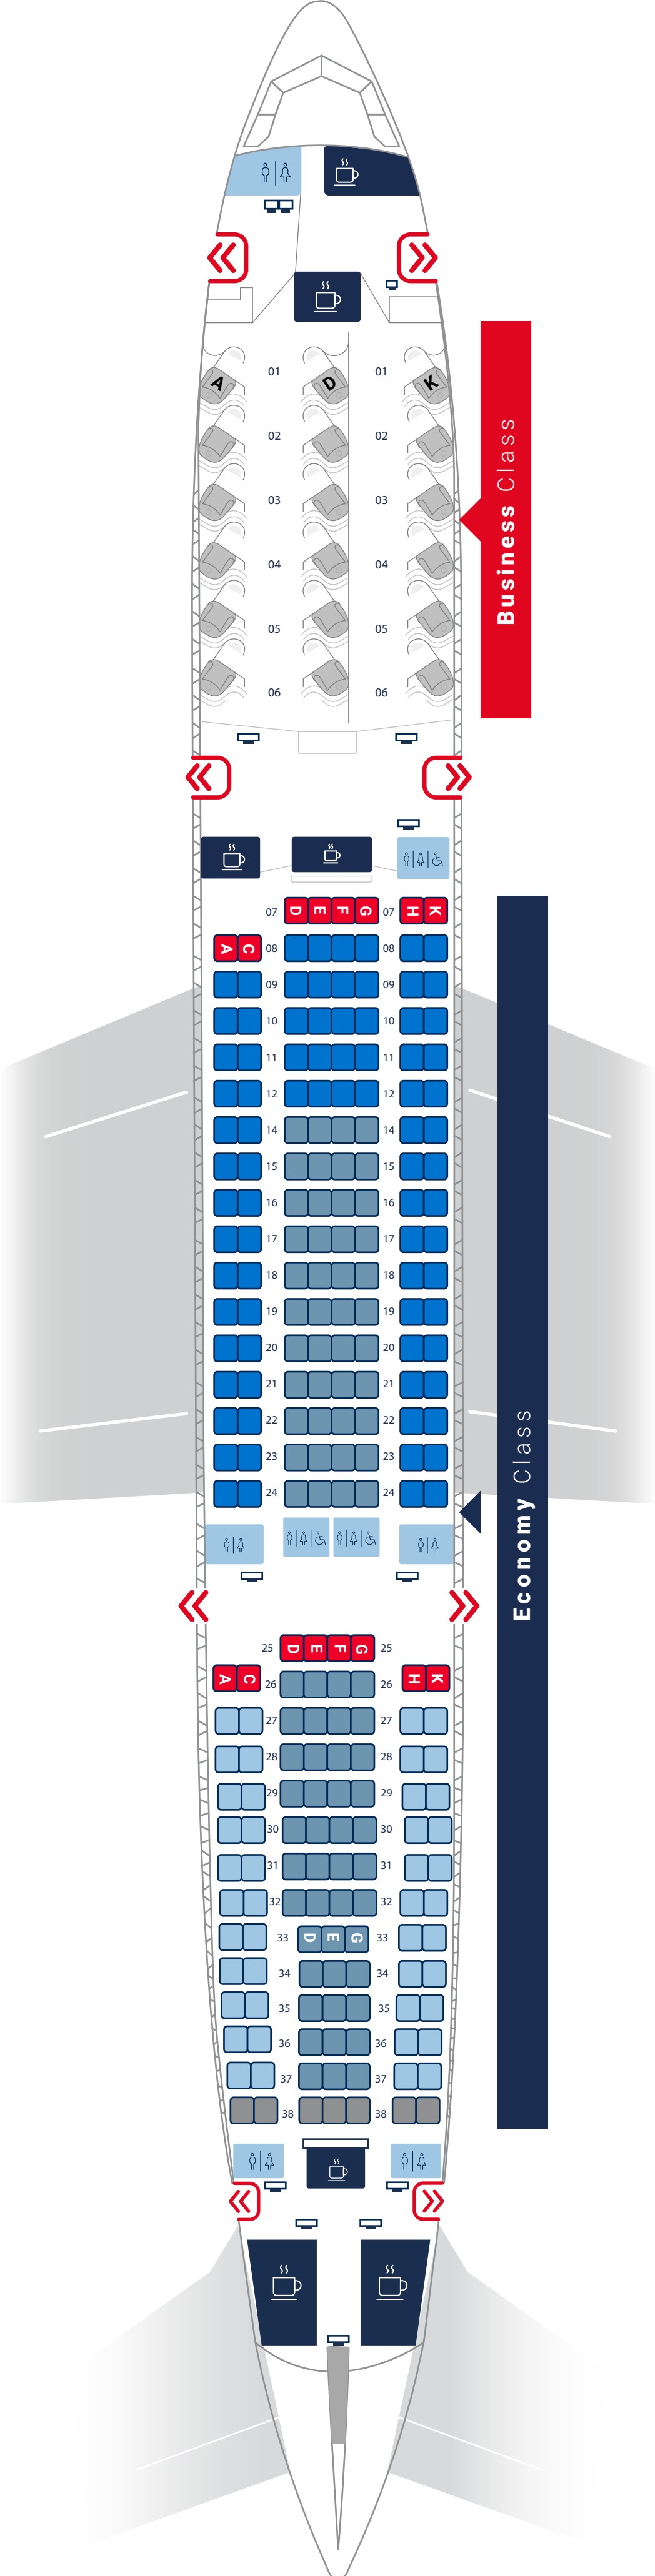

AIRBUS 330-200

-  Business Class Seat
-  Extra Legroom Seat
-  Priority Seat
-  Standard Seat A
-  Standard Seat B
-  Crew Seat
-  Exit
-  Emergency Exit
-  Toilet
-  Toilet for handicapped guests
-  Galley