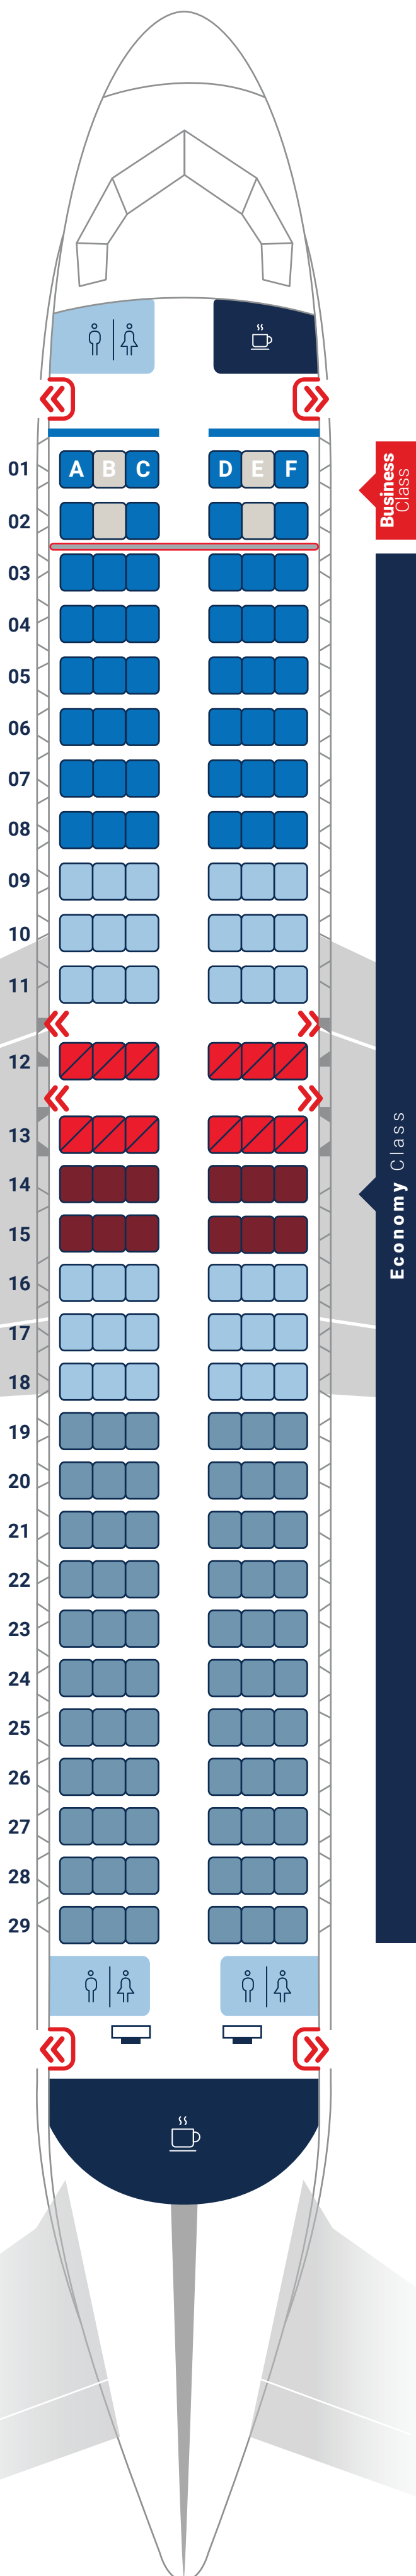

AIRBUS A320

J4/Y168

-  Extra Legroom Seat
-  Priority Seat
-  Comfort Seat
-  Standard Seat A
-  Standard Seat B
-  Emergency Seat
-  Crew Seat
-  Exit
-  Emergency Exit
-  Toilet
-  Galley
-  Movable Class Divider / Pregradna Zavesa

AIRBUS A320

J8/Y162

Business Class

Economy Class

-  Extra Legroom Seat
-  Priority Seat
-  Comfort Seat
-  Standard Seat A
-  Standard Seat B
-  Emergency Seat
-  Crew Seat
-  Exit
-  Emergency Exit
-  Toilet
-  Galley
-  Movable Class Divider / Pregradna Zavesa

AIRBUS A320

J12/Y156

-  Extra Legroom Seat
-  Priority Seat
-  Comfort Seat
-  Standard Seat A
-  Standard Seat B
-  Emergency Seat
-  Crew Seat
-  Exit
-  Emergency Exit
-  Toilet
-  Galley
-  Movable Class Divider / Pregradna Zavesa