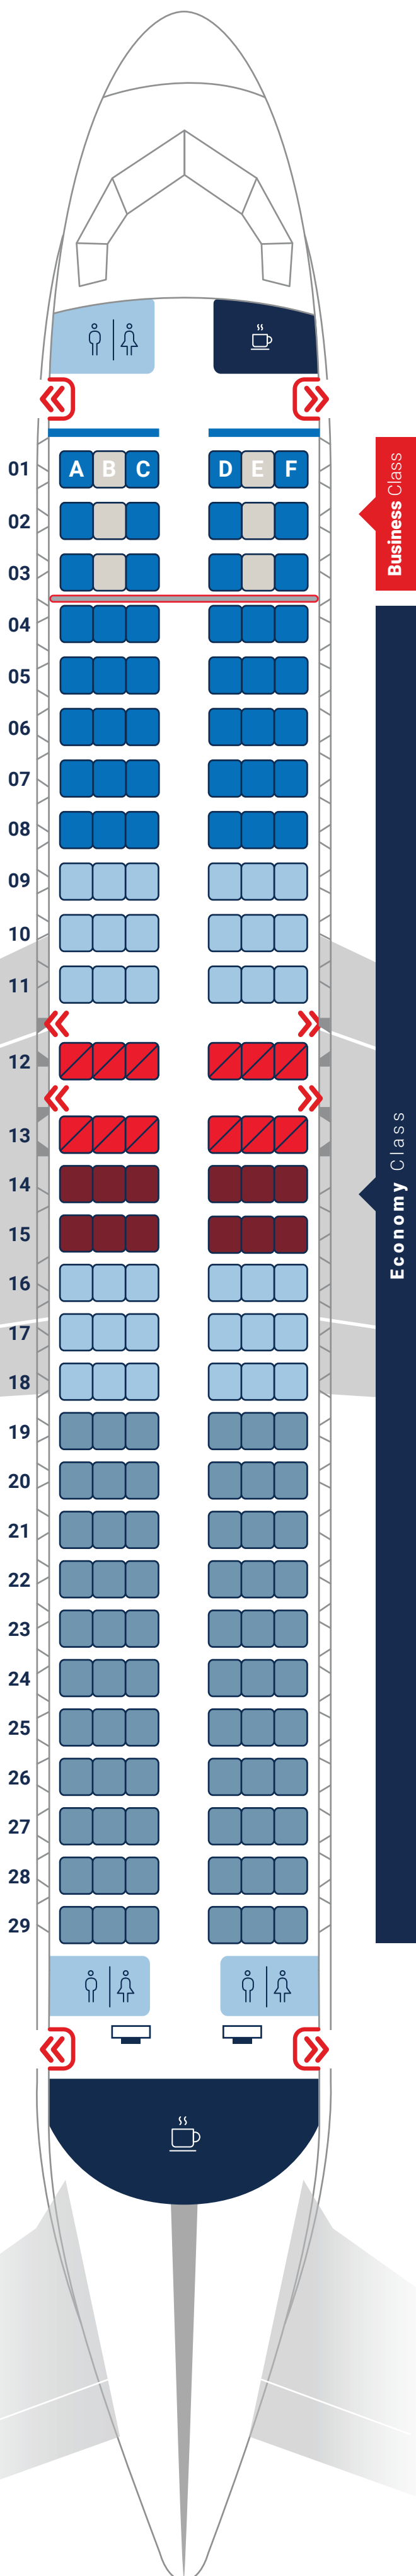

AIRBUS A320

J4/Y168

-  Extra Legroom Seat
-  Priority Seat
-  Comfort Seat
-  Standard Seat A
-  Standard Seat B
-  Emergency Seat
-  Crew Seat
-  Exit
-  Emergency Exit
-  Toilet
-  Galley
-  Movable Class Divider / Pregradna Zavesa

AIRBUS A320

J8/Y162

Business Class

Economy Class

-  Extra Legroom Seat
-  Priority Seat
-  Comfort Seat
-  Standard Seat A
-  Standard Seat B
-  Emergency Seat
-  Crew Seat
-  Exit
-  Emergency Exit
-  Toilet
-  Galley
-  Movable Class Divider / Pregradna Zavesa

AIRBUS A320

J12/Y156

-  Extra Legroom Seat
-  Priority Seat
-  Comfort Seat
-  Standard Seat A
-  Standard Seat B
-  Emergency Seat
-  Crew Seat
-  Exit
-  Emergency Exit
-  Toilet
-  Galley
-  Movable Class Divider / Pregradna Zavesa

AIRBUS A320

Y174

Predgradna zavesa skupljena

-  Extra Legroom Seat
-  Priority Seat
-  Comfort Seat
-  Standard Seat A
-  Standard Seat B
-  Emergency Seat
-  Crew Seat
-  Exit
-  Emergency Exit
-  Toilet
-  Galley
-  Movable Class Divider / Predgradna Zavesa