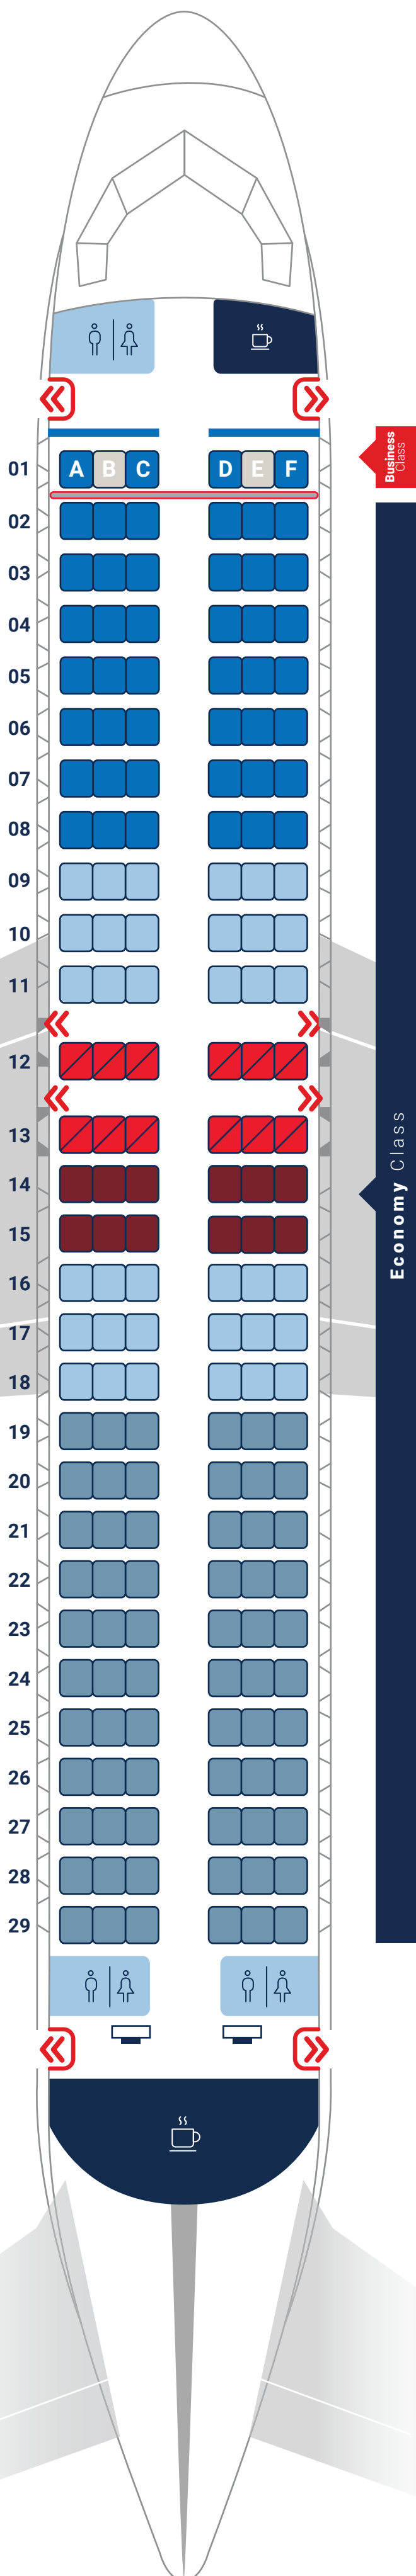

AIRBUS A320

J4/Y168

-  Extra Legroom Seat
-  Priority Seat
-  Comfort Seat
-  Standard Seat A
-  Standard Seat B
-  Emergency Seat
-  Crew Seat
-  Exit
-  Emergency Exit
-  Toilet
-  Galley
-  Movable Class Divider / Pregradna Zavesa

AIRBUS A320

J8/Y162

Business Class

Economy Class

-  Extra Legroom Seat
-  Priority Seat
-  Comfort Seat
-  Standard Seat A
-  Standard Seat B
-  Emergency Seat
-  Crew Seat
-  Exit
-  Emergency Exit
-  Toilet
-  Galley
-  Movable Class Divider / Pregradna Zavesa

AIRBUS A320

J12/Y156

-  Extra Legroom Seat
-  Priority Seat
-  Comfort Seat
-  Standard Seat A
-  Standard Seat B
-  Emergency Seat
-  Crew Seat
-  Exit
-  Emergency Exit
-  Toilet
-  Galley
-  Movable Class Divider / Pregradna Zavesa