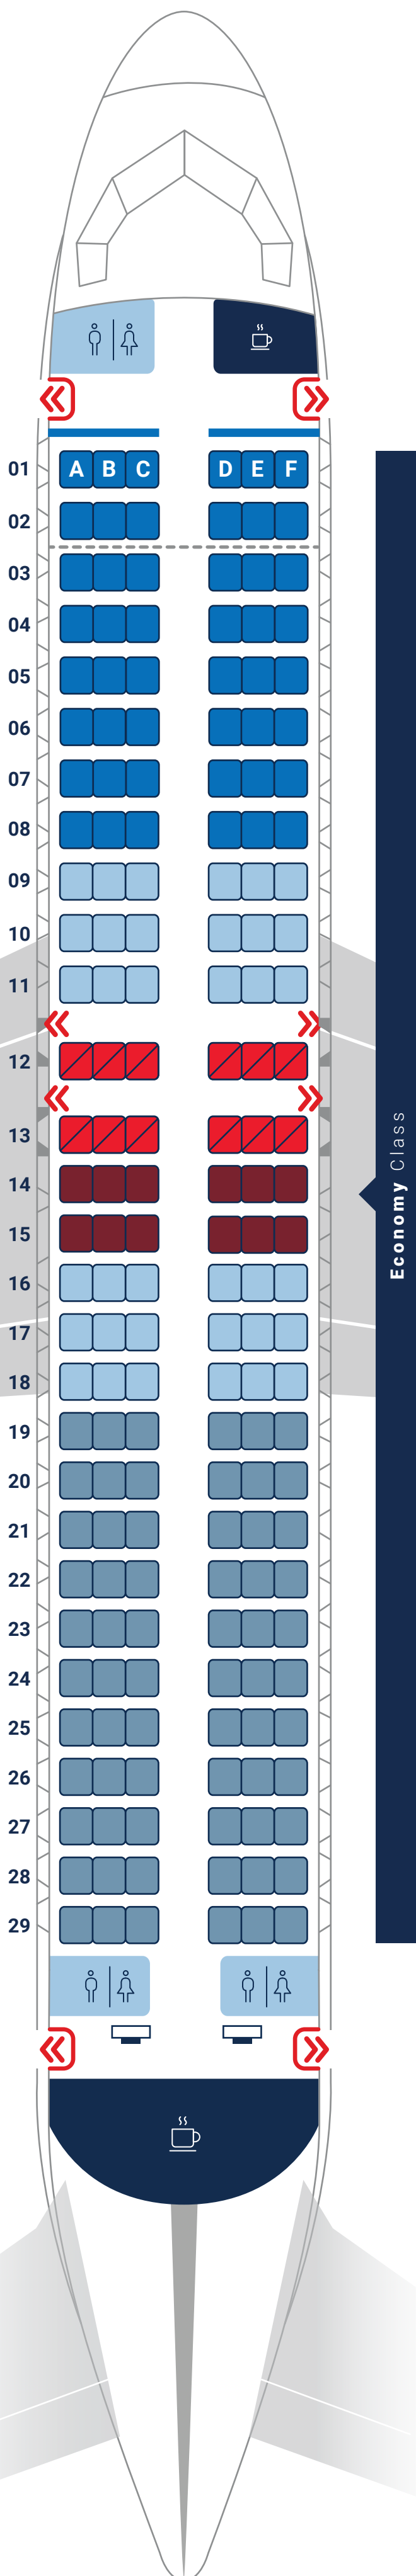

AIRBUS A320

J4/Y168

-  Extra Legroom Seat
-  Priority Seat
-  Comfort Seat
-  Standard Seat A
-  Standard Seat B
-  Emergency Seat
-  Crew Seat
-  Exit
-  Emergency Exit
-  Toilet
-  Galley
-  Movable Class Divider / Pregradna Zavesa

AIRBUS A320

J8/Y162

Business Class

Economy Class

-  Extra Legroom Seat
-  Priority Seat
-  Comfort Seat
-  Standard Seat A
-  Standard Seat B
-  Emergency Seat
-  Crew Seat
-  Exit
-  Emergency Exit
-  Toilet
-  Galley
-  Movable Class Divider / Pregradna Zavesa

AIRBUS A320

J12/Y156

-  Extra Legroom Seat
-  Priority Seat
-  Comfort Seat
-  Standard Seat A
-  Standard Seat B
-  Emergency Seat
-  Crew Seat
-  Exit
-  Emergency Exit
-  Toilet
-  Galley
-  Movable Class Divider / Pregradna Zavesa

AIRBUS A320

Y174

Predgradna zavesa skupljena

-  Extra Legroom Seat
-  Priority Seat
-  Comfort Seat
-  Standard Seat A
-  Standard Seat B
-  Emergency Seat
-  Crew Seat
-  Exit
-  Emergency Exit
-  Toilet
-  Galley
-  Movable Class Divider / Predgradna Zavesa