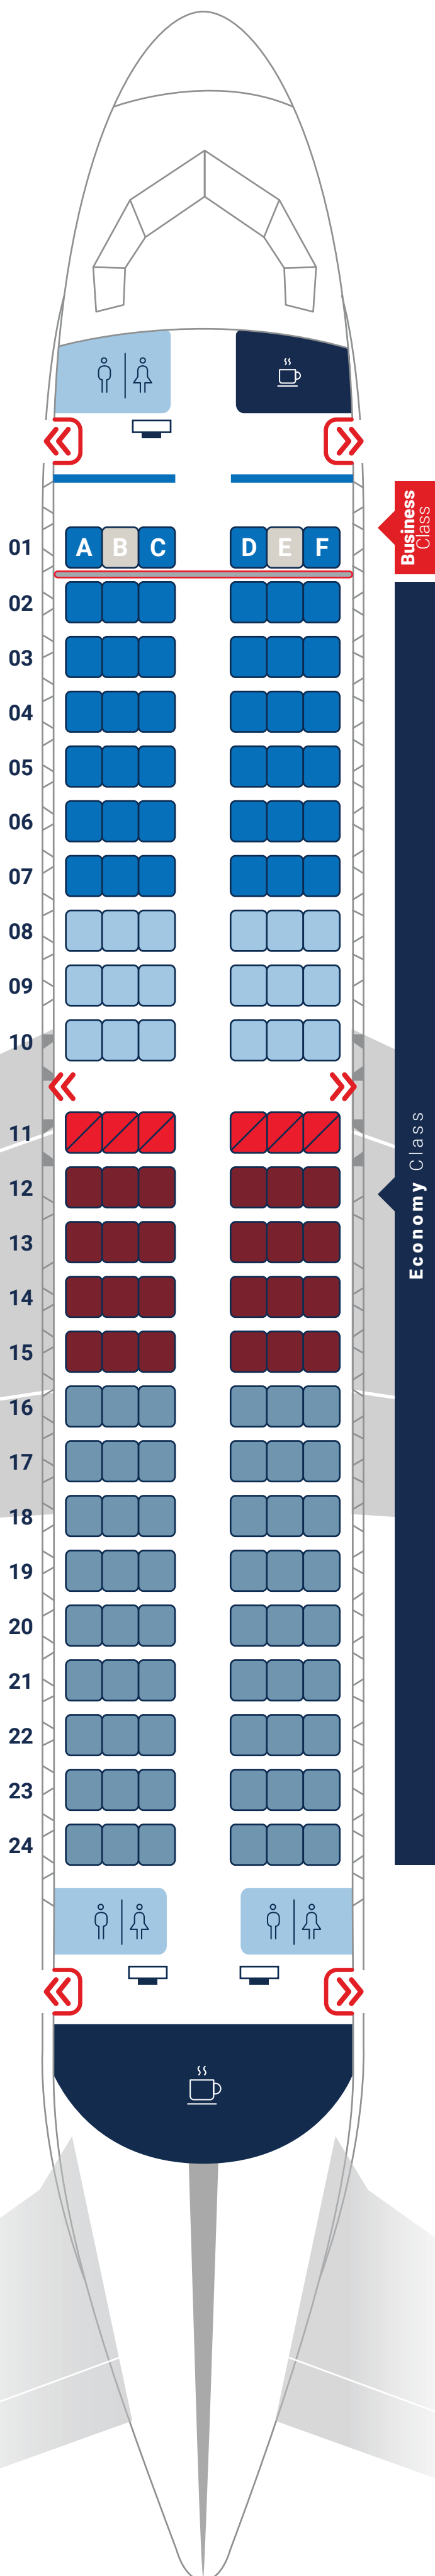

AIRBUS A319

J4/Y138

-  Extra Legroom Seat
-  Priority Seat
-  Comfort Seat
-  Standard Seat A
-  Standard Seat B
-  Emergency Seat
-  Crew Seat
-  Exit
-  Emergency Exit
-  Toilet
-  Galley
-  Movable Class Divider / Pregradna Zavesa

AIRBUS A319

J8/Y132

Business Class

Economy Class

-  Extra Legroom Seat
-  Priority Seat
-  Comfort Seat
-  Standard Seat A
-  Standard Seat B
-  Emergency Seat
-  Crew Seat
-  Exit
-  Emergency Exit
-  Toilet
-  Galley
-  Movable Class Divider / Pregradna Zavesa

AIRBUS A319

J12/Y126

-  Extra Legroom Seat
-  Priority Seat
-  Comfort Seat
-  Standard Seat A
-  Standard Seat B
-  Emergency Seat
-  Crew Seat
-  Exit
-  Emergency Exit
-  Toilet
-  Galley
-  Movable Class Divider / Pregradna Zavesa

AIRBUS A319

Y144

Predgradna zavesa skupljena

-  Extra Legroom Seat
-  Priority Seat
-  Comfort Seat
-  Standard Seat A
-  Standard Seat B
-  Emergency Seat
-  Crew Seat
-  Exit
-  Emergency Exit
-  Toilet
-  Galley
-  Movable Class Divider / Predgradna Zavesa