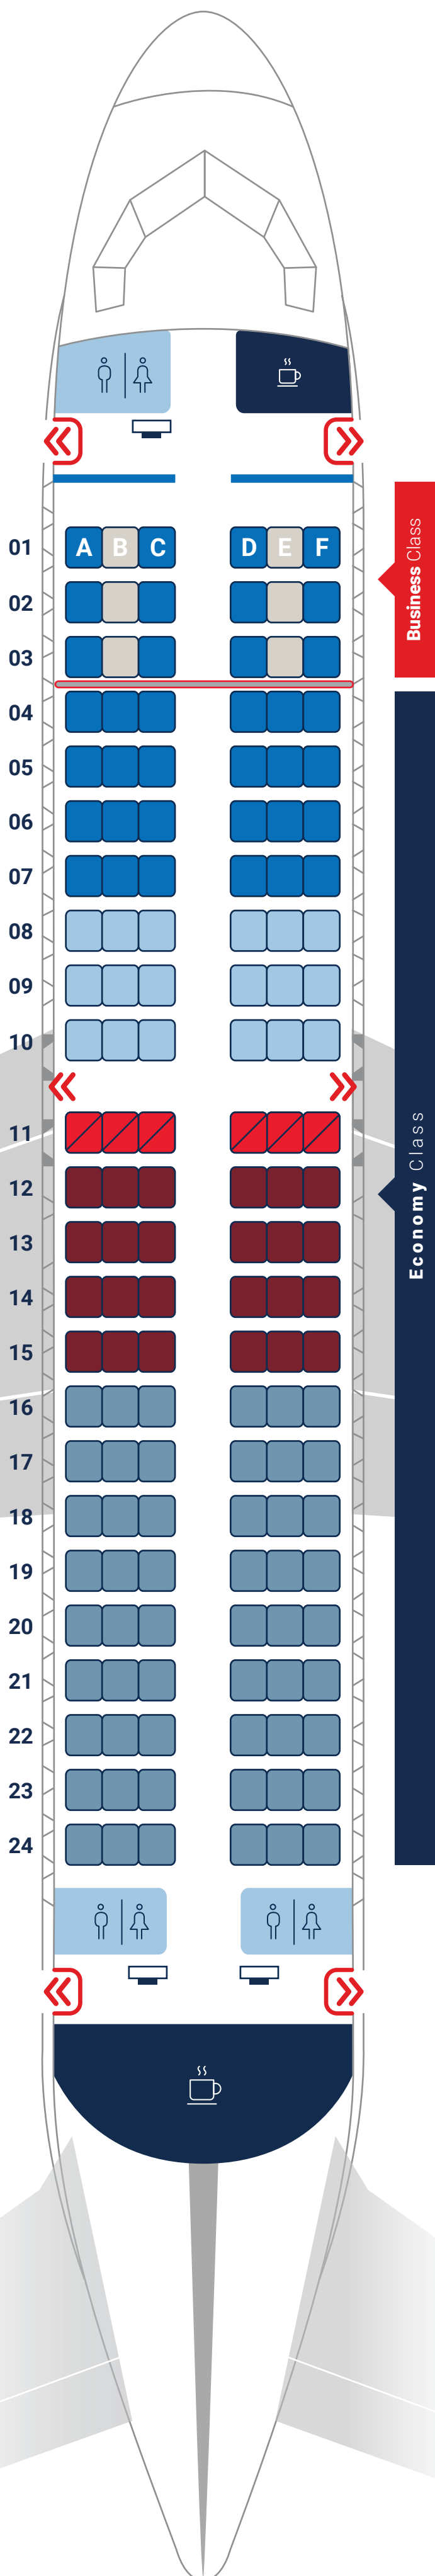

AIRBUS A319

J4/Y138

-  Extra Legroom Seat
-  Priority Seat
-  Comfort Seat
-  Standard Seat A
-  Standard Seat B
-  Emergency Seat
-  Crew Seat
-  Exit
-  Emergency Exit
-  Toilet
-  Galley
-  Movable Class Divider / Pregradna Zavesa

AIRBUS A319

J8/Y132

Business Class

Economy Class

-  Extra Legroom Seat
-  Priority Seat
-  Comfort Seat
-  Standard Seat A
-  Standard Seat B
-  Emergency Seat
-  Crew Seat
-  Exit
-  Emergency Exit
-  Toilet
-  Galley
-  Movable Class Divider / Pregradna Zavesa

AIRBUS A319

J12/Y126

-  Extra Legroom Seat
-  Priority Seat
-  Comfort Seat
-  Standard Seat A
-  Standard Seat B
-  Emergency Seat
-  Crew Seat
-  Exit
-  Emergency Exit
-  Toilet
-  Galley
-  Movable Class Divider / Pregradna Zavesa

AIRBUS A319

Y144

Predgradna zavesa skupljena

-  Extra Legroom Seat
-  Priority Seat
-  Comfort Seat
-  Standard Seat A
-  Standard Seat B
-  Emergency Seat
-  Crew Seat
-  Exit
-  Emergency Exit
-  Toilet
-  Galley
-  Movable Class Divider / Predgradna Zavesa