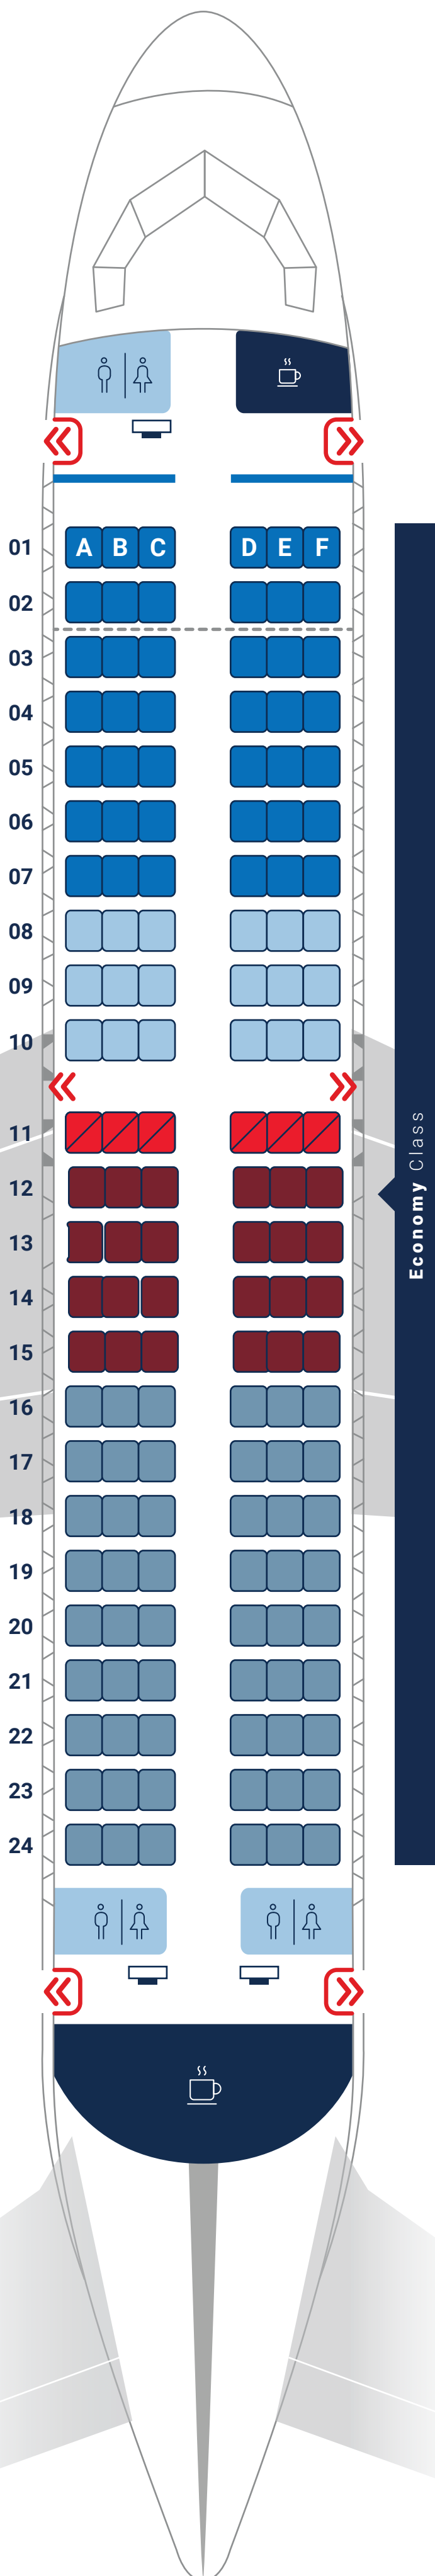

AIRBUS A319

J4/Y138

-  Extra Legroom Seat
-  Priority Seat
-  Comfort Seat
-  Standard Seat A
-  Standard Seat B
-  Emergency Seat
-  Crew Seat
-  Exit
-  Emergency Exit
-  Toilet
-  Galley
-  Movable Class Divider / Pregradna Zavesa

AIRBUS A319

J8/Y132

Business Class

Economy Class

-  Extra Legroom Seat
-  Priority Seat
-  Comfort Seat
-  Standard Seat A
-  Standard Seat B
-  Emergency Seat
-  Crew Seat
-  Exit
-  Emergency Exit
-  Toilet
-  Galley
-  Movable Class Divider / Pregradna Zavesa

AIRBUS A319

J12/Y126

-  Extra Legroom Seat
-  Priority Seat
-  Comfort Seat
-  Standard Seat A
-  Standard Seat B
-  Emergency Seat
-  Crew Seat
-  Exit
-  Emergency Exit
-  Toilet
-  Galley
-  Movable Class Divider / Pregradna Zavesa

AIRBUS A319

Y144

Predgradna zavesa skupljena

-  Extra Legroom Seat
-  Priority Seat
-  Comfort Seat
-  Standard Seat A
-  Standard Seat B
-  Emergency Seat
-  Crew Seat
-  Exit
-  Emergency Exit
-  Toilet
-  Galley
-  Movable Class Divider / Predgradna Zavesa