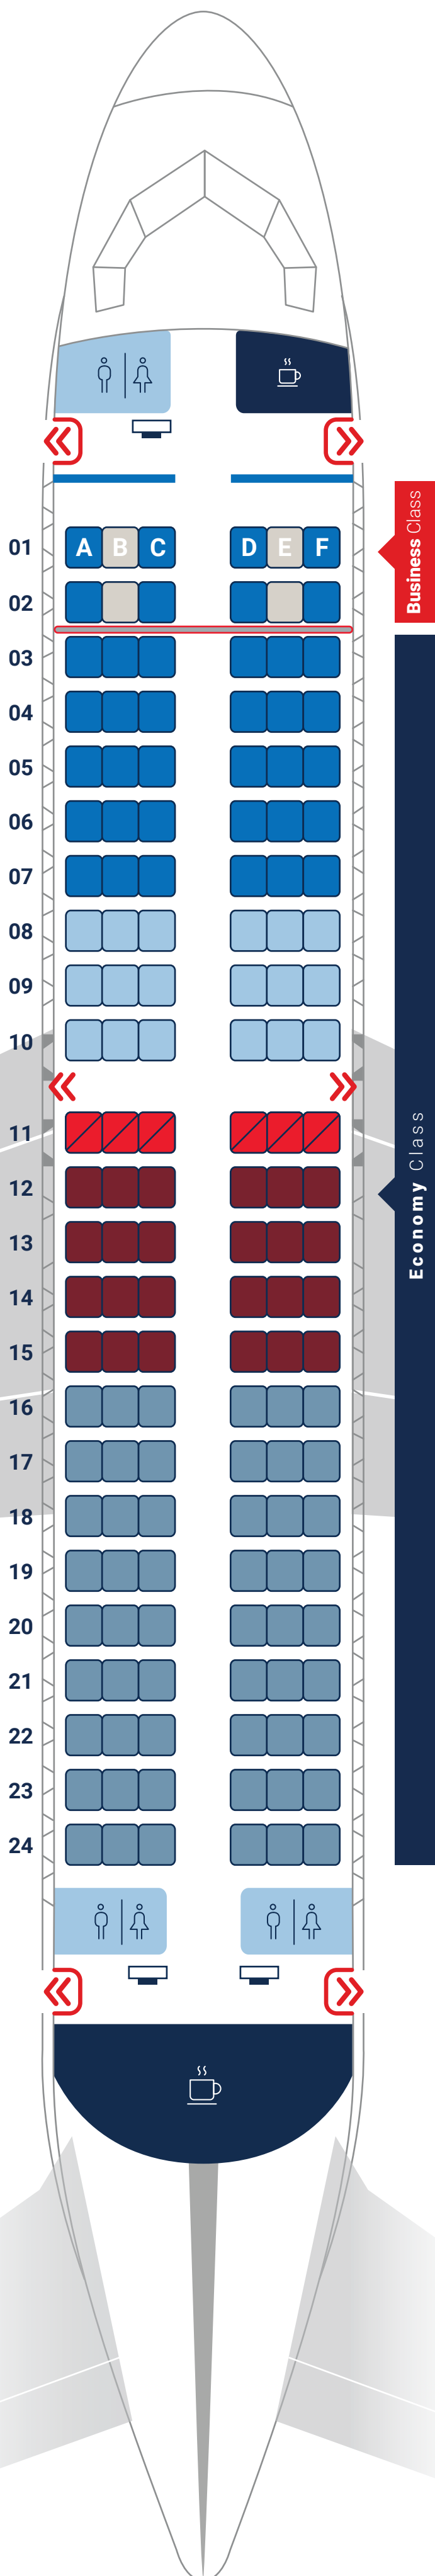

AIRBUS A319

J4/Y138

-  Extra Legroom Seat
-  Priority Seat
-  Comfort Seat
-  Standard Seat A
-  Standard Seat B
-  Emergency Seat
-  Crew Seat
-  Exit
-  Emergency Exit
-  Toilet
-  Galley
-  Movable Class Divider / Pregradna Zavesa

AIRBUS A319

J8/Y132

Business Class

Economy Class

-  Extra Legroom Seat
-  Priority Seat
-  Comfort Seat
-  Standard Seat A
-  Standard Seat B
-  Emergency Seat
-  Crew Seat
-  Exit
-  Emergency Exit
-  Toilet
-  Galley
-  Movable Class Divider / Pregradna Zavesa

AIRBUS A319

J12/Y126

-  Extra Legroom Seat
-  Priority Seat
-  Comfort Seat
-  Standard Seat A
-  Standard Seat B
-  Emergency Seat
-  Crew Seat
-  Exit
-  Emergency Exit
-  Toilet
-  Galley
-  Movable Class Divider / Pregradna Zavesa

AIRBUS A319

Y144

Predgradna zavesa skupljena

-  Extra Legroom Seat
-  Priority Seat
-  Comfort Seat
-  Standard Seat A
-  Standard Seat B
-  Emergency Seat
-  Crew Seat
-  Exit
-  Emergency Exit
-  Toilet
-  Galley
-  Movable Class Divider / Predgradna Zavesa